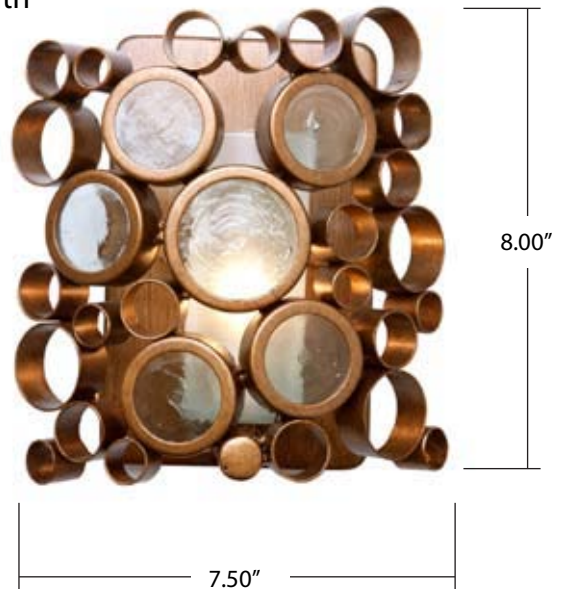

Fascination 1-light Vanity / Sconce

Model 193B01

Description Hand-made, recycled bottle glass with hand-forged recycled steel fixture

Standard Finishes Hammered Ore (shown), Kolorado, or Nevada

Width / Diameter 7.5 in. / 19.05 cm

Height 8 in. / 20.32 cm

Length n/a

Extension 4 in. / 10.16 cm

Hanging Weight 3.5 lb. / 1.58 kg

Cable n/a

Backplate 4.5 x 8 x 0.625 in. / 11.43 x 20.32 x 1.6 cm

Glass 1/2 frosted cylinder, all recycled glass